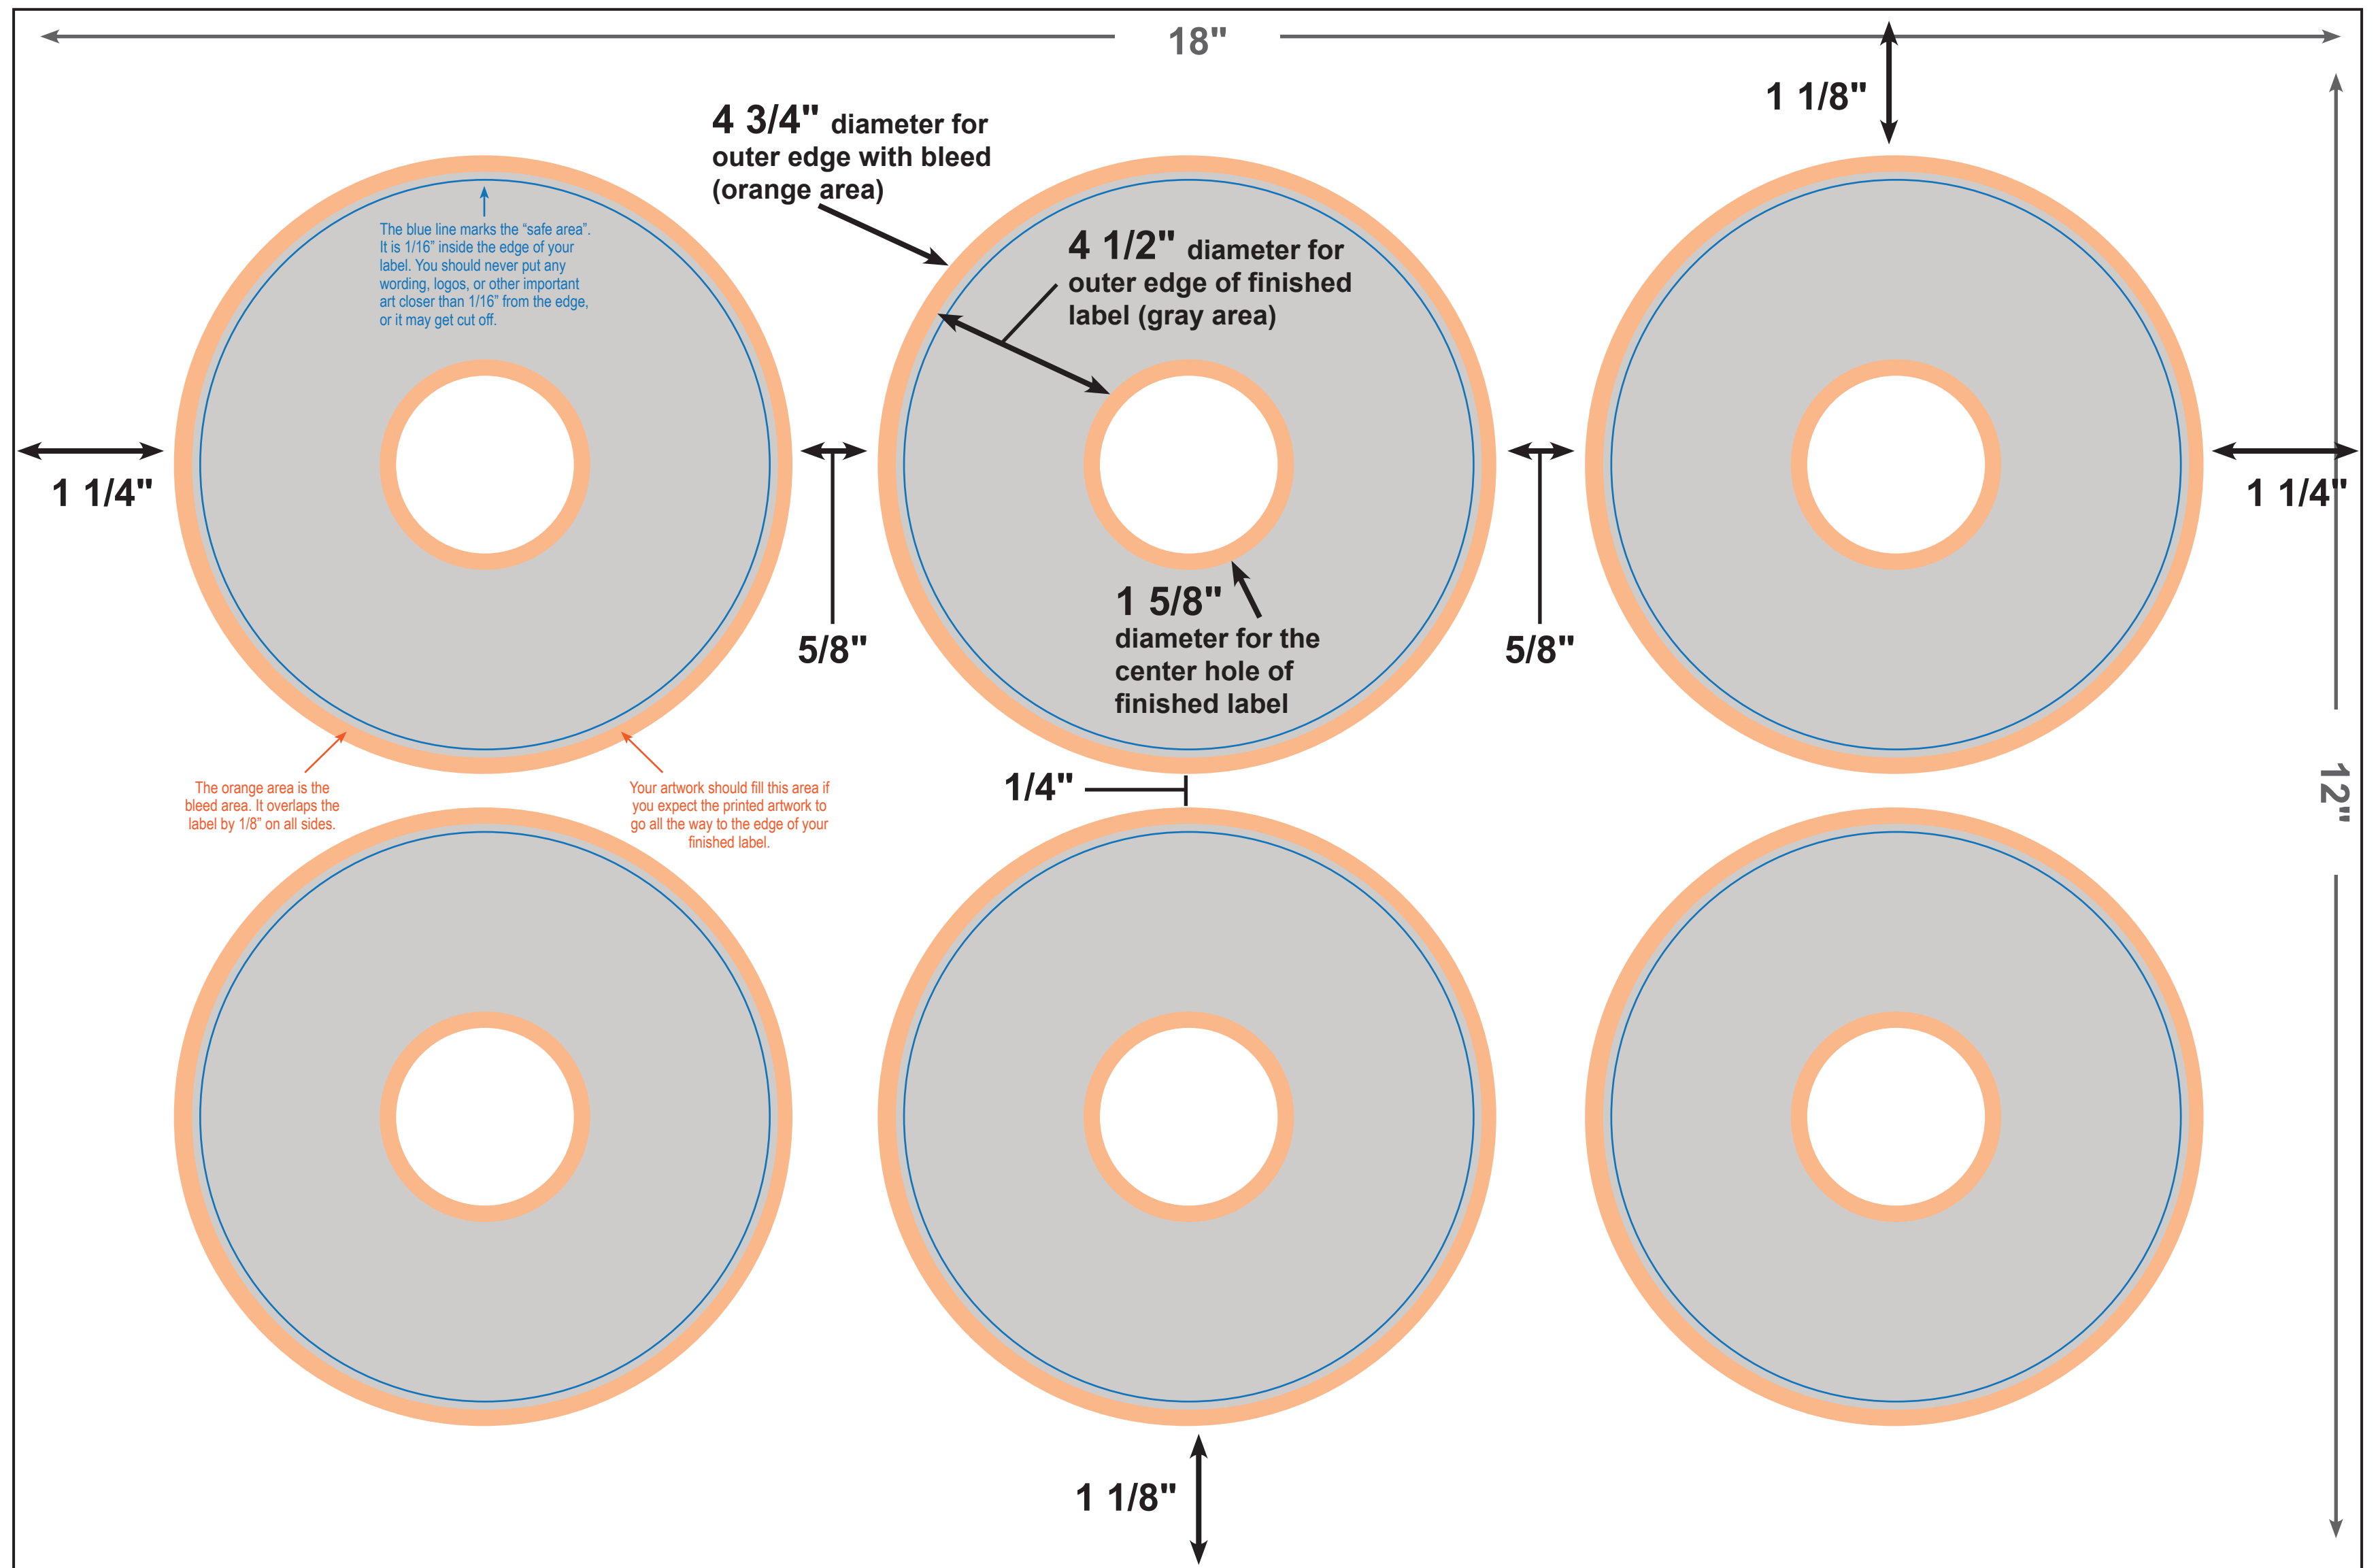

This template is for full bleed CD/DVD labels

(see next page if your label artwork does not go to the edge of the label)

This template is for CD/DVD labels without a bleed

(see previous page if your label artwork goes to the edge of the label)